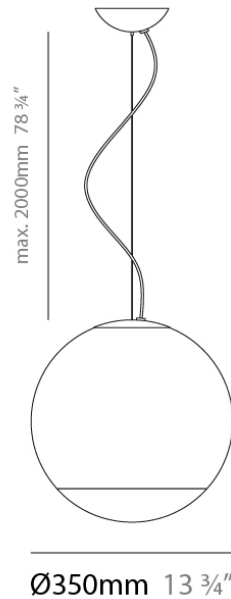

SMOKE SUSPENSION

D81611-WHI

GENERAL

Series: Smoke
Brand: Panzeri
Division: Design
Mounting Type: Suspension
Mounting Location: Ceiling
Subcategory: Pendant

PHYSICAL

Shape: Sphere
Diameter (mm): 350
Diameter (in): 13 3/4
Height (mm): 350
Height (in): 13 3/4
Max. Overall Height (mm): 2350
Max. Overall Height (in): 92 1/2
Light Distribution: Direct
Weight (kg): 2.93
Weight (lbs): 6.45
Diffuser: White Glass
Holder Finish: Titanium
Fixture Material: Glass / Aluminum
Cable Details: 2000mm Cable and Wire

ELECTRICAL

Number of Lamps: 1
Lamp Type: LED Retrofit
Lamp Shape: A21
Bulb Included: Bulb Not Included
Max. Wattage Per Lamp (W): 21
Lamp Base: E26
Input Voltage (V): 120

LED

OPTICAL

RATINGS AND CERTIFICATIONS

Certified By: CSA Certified to UL and CSA Standards
IP rating: IP20

PROJECT	_____
TYPE	_____
NOTES	_____
QUANTITY	_____
DATE	_____